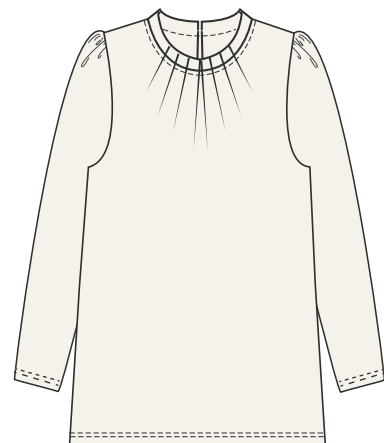

15530-Grazia blouse 3/4 sleeve

020 Off white